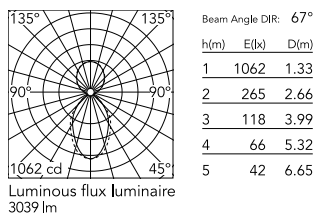

Schematic light drawing

Photometric

Lighting type	Indirect, Direct
Light distribution	Asymmetric
CCT (K)	4000
CRI>	80
Beam angle C0-180 (°)	67
Beam angle C90-270 (°)	76
UGR_L	<19

Electrical

Insulation class	I
Frequency (Hz)	50/60
Power supply	Integrated
Dimmable	Yes
Power supply type	Dimmable DALI 1
Emergency	No

Notes

Micro-Prismatic Diffuser: Highly efficient multilayer diffuser that, thanks to its unique micro-prismatic texture, provides a glare free UGR<19 light beam. /
Emergency: Emergency Module available in all versions, length 1405 mm. In normal use, it uses the same power consumption as the standard In-Finity. In emergency use, it emits 10% of normal use during 3 hours. Endcaps: must be ordered separately. Consult Flos Architectural team for a configuration without end caps.