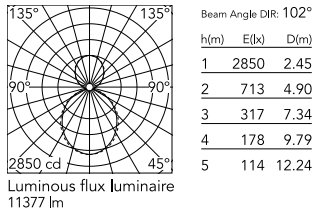

Physical

Colour	White
Trim	No
Orientation	Fixed
Length (mm)	3095
Net weight (kg)	13.6
IP internal	20
IP external	20

Download

Mounting instructions [↓ PDF](#)

Photometric Files

LDT / IES [↓ ZIP](#)

Technical Drawings

2D [↓ ZIP](#)

3D [↓ ZIP](#)

Schematic light drawing

Photometric

Lighting type	Indirect, Direct
Light distribution	Asymmetric
CCT (K)	4000
CRI>	80
Beam angle C0-180 (°)	102
Beam angle C90-270 (°)	106

Electrical