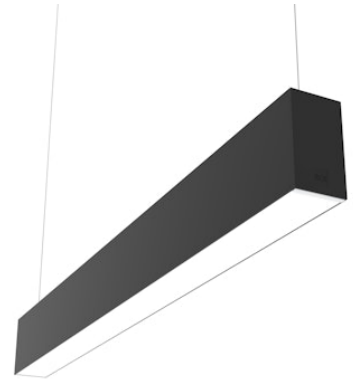

FLOS

■ N70U304G14B Black

In-Finity 70 Suspension Up & Down 4000K General Lighting

Designed by FLOS Architectural, 2017

LED modular system for suspended installation, including LED luminaires, aluminum installation profile, and diffusers. Drivers included in lighting modules for 220-240V connection to mains or to other lighting modules. Suspension kit included.

Are you a professional and your project needs consulting and support?

[BOOK AN APPOINTMENT](#)

Main specifications

Mounting	Suspension
Environments	Indoor dry location
Light source type	LED
Light sources included	Yes
LED type	Top LED
Lamp category	LED
Number of lamps	1
Power (W)	111
Lumen Output (lm)	11377

Physical

Colour	Black
Trim	No
Orientation	Fixed
Length (mm)	3095
Net weight (kg)	13.6
IP internal	20
IP external	20

Download

Mounting instructions [↓ PDF](#)

Photometric Files

LDT / IES [↓ ZIP](#)

Technical Drawings