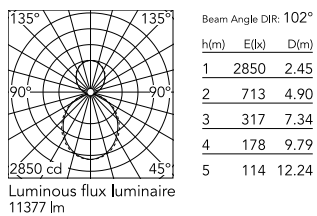

Physical

Colour	Black
Trim	No
Orientation	Fixed
Length (mm)	3095
Net weight (kg)	13.6
IP internal	20
IP external	20

Download

Mounting instructions [↓ PDF](#)

Photometric Files

LDT / IES [↓ ZIP](#)

Technical Drawings

2D [↓ ZIP](#)

3D [↓ ZIP](#)

Schematic light drawing

Photometric

Lighting type	Indirect, Direct
Light distribution	Asymmetric
CCT (K)	4000
CRI>	80
Beam angle C0-180 (°)	102
Beam angle C90-270 (°)	106

Electrical