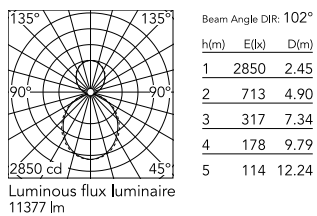

Physical

Colour	Anodized Grey
Trim	No
Orientation	Fixed
Length (mm)	3095
Net weight (kg)	13.6
IP internal	20
IP external	20

Download

Mounting instructions [↓ PDF](#)

Photometric Files

LDT / IES [↓ ZIP](#)

Technical Drawings

2D [↓ ZIP](#)

3D [↓ ZIP](#)

Schematic light drawing

Photometric

Lighting type	Indirect, Direct
Light distribution	Asymmetric
CCT (K)	4000
CRI>	80
Beam angle C0-180 (°)	102
Beam angle C90-270 (°)	106

Electrical