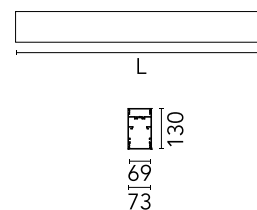

LED modular system for suspended installation, including LED luminaires, aluminum installation profile, and diffusers. Drivers included in lighting modules for 220-240V connection to mains or to other lighting modules. Suspension kit included.