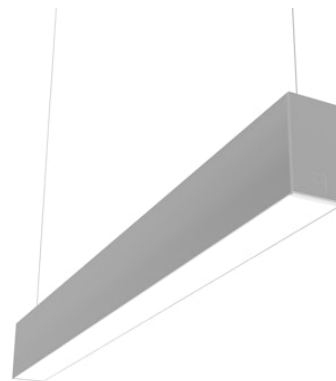

FLOS

N70U304G02B Anodized Grey

In-Finity 70 Suspension Up & Down 4000K General Lighting

Designed by FLOS Architectural, 2017

LED modular system for suspended installation, including LED luminaires, aluminum installation profile, and diffusers. Drivers included in lighting modules for 220-240V connection to mains or to other lighting modules. Suspension kit included.

Are you a professional and your project needs consulting and support?

[BOOK AN APPOINTMENT](#)

Main specifications

Mounting	Suspension
Environments	Indoor dry location
Light source type	LED
Light sources included	Yes
LED type	Top LED
Lamp category	LED
Number of lamps	1
Power (W)	111
Lumen Output (lm)	11377

Physical

Colour	Anodized Grey
Trim	No
Orientation	Fixed
Length (mm)	3095
Net weight (kg)	13.6
IP internal	20
IP external	20

Download

Mounting instructions [↓ PDF](#)

Photometric Files

LDT / IES [↓ ZIP](#)

Technical Drawings