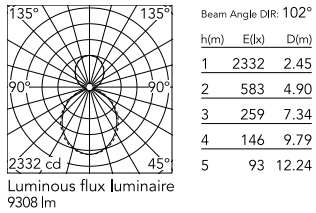

Physical

Colour	White
Trim	No
Orientation	Fixed
Length (mm)	2530
Net weight (kg)	11
IP internal	20
IP external	20

Download

Mounting instructions [↓ PDF](#)

Photometric Files

LDT / IES [↓ ZIP](#)

Technical Drawings

2D [↓ ZIP](#)

3D [↓ ZIP](#)

Schematic light drawing

Photometric

Lighting type	Indirect, Direct
Light distribution	Asymmetric
CCT (K)	4000
CRI>	80
Beam angle C0-180 (°)	102
Beam angle C90-270 (°)	106

Electrical