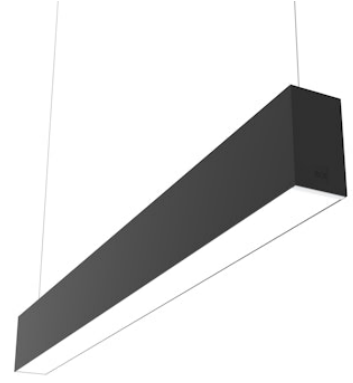

FLOS

■ N70U254G14B Black

In-Finity 70 Suspension Up & Down 4000K General Lighting

Designed by FLOS Architectural, 2017

LED modular system for suspended installation, including LED luminaires, aluminum installation profile, and diffusers. Drivers included in lighting modules for 220-240V connection to mains or to other lighting modules. Suspension kit included.

Are you a professional and your project needs consulting and support?

[BOOK AN APPOINTMENT](#)

Main specifications

Mounting	Suspension
Environments	Indoor dry location
Light source type	LED
Light sources included	Yes
LED type	Top LED
Lamp category	LED
Number of lamps	1
Power (W)	91
Lumen Output (lm)	9308

Physical

Colour	Black
Trim	No
Orientation	Fixed
Length (mm)	2530
Net weight (kg)	11
IP internal	20
IP external	20

Download

Mounting instructions [↓ PDF](#)

Photometric Files

LDT / IES [↓ ZIP](#)

Technical Drawings