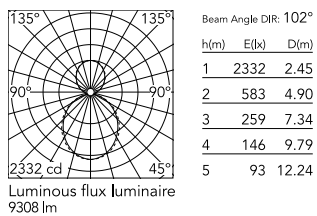

Physical

Colour	Black
Trim	No
Orientation	Fixed
Length (mm)	2530
Net weight (kg)	11
IP internal	20
IP external	20

Download

Mounting instructions [↓ PDF](#)

Photometric Files

LDT / IES [↓ ZIP](#)

Technical Drawings

2D [↓ ZIP](#)

3D [↓ ZIP](#)

Schematic light drawing

Photometric

Lighting type	Indirect, Direct
Light distribution	Asymmetric
CCT (K)	4000
CRI>	80
Beam angle C0-180 (°)	102
Beam angle C90-270 (°)	106

Electrical