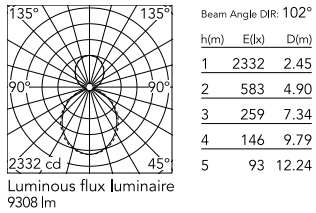

Physical

Colour	Anodized Grey
Trim	No
Orientation	Fixed
Length (mm)	2530
Net weight (kg)	11
IP internal	20
IP external	20

Download

Mounting instructions [↓ PDF](#)

Photometric Files

LDT / IES [↓ ZIP](#)

Technical Drawings

2D [↓ ZIP](#)

3D [↓ ZIP](#)

Schematic light drawing

Photometric

Lighting type	Indirect, Direct
Light distribution	Asymmetric
CCT (K)	4000
CRI>	80
Beam angle C0-180 (°)	102
Beam angle C90-270 (°)	106

Electrical