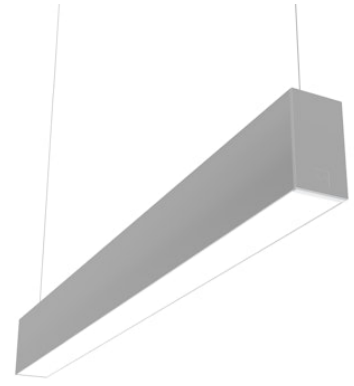

FLOS

N70U254G02B Anodized Grey

In-Finity 70 Suspension Up & Down 4000K General Lighting

Designed by FLOS Architectural, 2017

LED modular system for suspended installation, including LED luminaires, aluminum installation profile, and diffusers. Drivers included in lighting modules for 220-240V connection to mains or to other lighting modules. Suspension kit included.

Are you a professional and your project needs consulting and support?

[BOOK AN APPOINTMENT](#)

Main specifications

Mounting	Suspension
Environments	Indoor dry location
Light source type	LED
Light sources included	Yes
LED type	Top LED
Lamp category	LED
Number of lamps	1
Power (W)	91
Lumen Output (lm)	9308

Physical

Colour	Anodized Grey
Trim	No
Orientation	Fixed
Length (mm)	2530
Net weight (kg)	11
IP internal	20
IP external	20

Download

Mounting instructions [↓ PDF](#)

Photometric Files

LDT / IES [↓ ZIP](#)

Technical Drawings

08.9057.NS

Metal cover. Suspension Up & Down. 70 mm (Colour Black)

5

OPTIONAL
Accessory

08.0110.00

500 mm opal diffuser. Diffuse, glare free and uniform lighting throughout the room