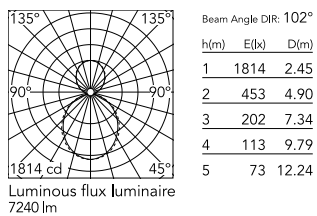

### Physical

Colour	Black
Trim	No
Orientation	Fixed
Length (mm)	1970
Net weight (kg)	8.10
IP internal	20
IP external	20

### Photometric Files

LDT / IES [↓ ZIP](#)

### Technical Drawings

2D [↓ ZIP](#)

3D [↓ ZIP](#)

## Schematic light drawing