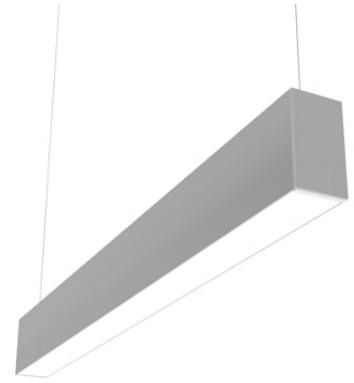

FLOS

N70U194G02B Anodized Grey

In-Finity 70 Suspension Up & Down 4000K General Lighting

Designed by FLOS Architectural, 2017

LED modular system for suspended installation, including LED luminaires, aluminum installation profile, and diffusers. Drivers included in lighting modules for 220-240V connection to mains or to other lighting modules. Suspension kit included.

Are you a professional and your project needs consulting and support?

[BOOK AN APPOINTMENT](#)

Main specifications

Mounting	Suspension
Environments	Indoor dry location
Light source type	LED
Light sources included	Yes
LED type	Top LED
Lamp category	LED
Number of lamps	1
Power (W)	71
Lumen Output (lm)	7240

Physical

Colour	Anodized Grey
Trim	No
Orientation	Fixed
Length (mm)	1970
Net weight (kg)	8.10
IP internal	20
IP external	20

Download

Mounting instructions [↓ PDF](#)

Photometric Files

LDT / IES [↓ ZIP](#)

Technical Drawings

08.9057.NS

Metal cover. Suspension Up & Down. 70 mm (Colour Black)

5

OPTIONAL
Accessory

08.0110.00

500 mm opal diffuser. Diffuse, glare free and uniform lighting throughout the room