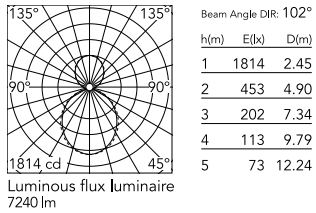

Physical

Colour	Anodized Grey
Trim	No
Orientation	Fixed
Length (mm)	1970
Net weight (kg)	8.10
IP internal	20
IP external	20

Download

Mounting instructions [↓ PDF](#)

Photometric Files

LDT / IES [↓ ZIP](#)

Technical Drawings

2D [↓ ZIP](#)

3D [↓ ZIP](#)

Schematic light drawing

Photometric

Lighting type	Indirect, Direct
Light distribution	Asymmetric
CCT (K)	4000
CRI>	80
Beam angle C0-180 (°)	102
Beam angle C90-270 (°)	106

Electrical