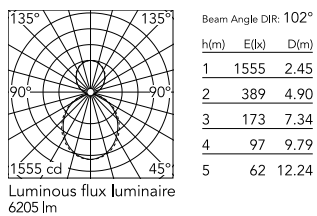

Physical

Colour	White
Trim	No
Orientation	Fixed
Length (mm)	1690
Net weight (kg)	7.40
IP internal	20
IP external	20

Download

Mounting instructions [↓ PDF](#)

Photometric Files

LDT / IES [↓ ZIP](#)

Technical Drawings

2D [↓ ZIP](#)

3D [↓ ZIP](#)

Schematic light drawing

Photometric

Lighting type	Indirect, Direct
Light distribution	Asymmetric
CCT (K)	4000
CRI>	80
Beam angle C0-180 (°)	102
Beam angle C90-270 (°)	106

Electrical