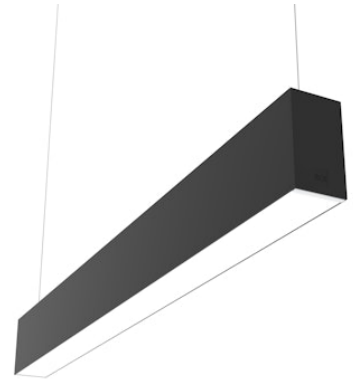

FLOS

■ N70U164G14B Black

In-Finity 70 Suspension Up & Down 4000K General Lighting

Designed by FLOS Architectural, 2017

LED modular system for suspended installation, including LED luminaires, aluminum installation profile, and diffusers. Drivers included in lighting modules for 220-240V connection to mains or to other lighting modules. Suspension kit included.

Are you a professional and your project needs consulting and support?

[BOOK AN APPOINTMENT](#)

Main specifications

Mounting	Suspension
Environments	Indoor dry location
Light source type	LED
Light sources included	Yes
LED type	Top LED
Lamp category	LED
Number of lamps	1
Power (W)	61
Lumen Output (lm)	6205

Physical

Colour	Black
Trim	No
Orientation	Fixed
Length (mm)	1690
Net weight (kg)	7.40
IP internal	20
IP external	20

Download

Mounting instructions [↓ PDF](#)

Photometric Files

LDT / IES [↓ ZIP](#)

Technical Drawings