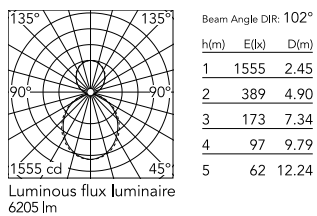

Physical

Colour	Black
Trim	No
Orientation	Fixed
Length (mm)	1690
Net weight (kg)	7.40
IP internal	20
IP external	20

Download

Mounting instructions [↓ PDF](#)

Photometric Files

LDT / IES [↓ ZIP](#)

Technical Drawings

2D [↓ ZIP](#)

3D [↓ ZIP](#)

Schematic light drawing

Photometric

Lighting type	Indirect, Direct
Light distribution	Asymmetric
CCT (K)	4000
CRI>	80
Beam angle C0-180 (°)	102
Beam angle C90-270 (°)	106

Electrical