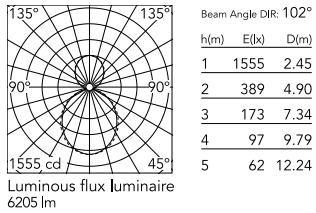

Physical

Colour	Anodized Grey
Trim	No
Orientation	Fixed
Length (mm)	1690
Net weight (kg)	7.40
IP internal	20
IP external	20

Download

Mounting instructions [↓ PDF](#)

Photometric Files

LDT / IES [↓ ZIP](#)

Technical Drawings

2D [↓ ZIP](#)

3D [↓ ZIP](#)

Schematic light drawing

Photometric

Lighting type	Indirect, Direct
Light distribution	Asymmetric
CCT (K)	4000
CRI>	80
Beam angle C0-180 (°)	102
Beam angle C90-270 (°)	106

Electrical