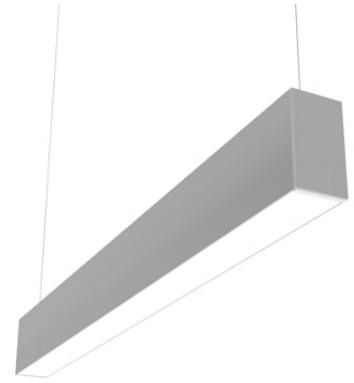

FLOS

N70U164G02B Anodized Grey

In-Finity 70 Suspension Up & Down 4000K General Lighting

Designed by FLOS Architectural, 2017

LED modular system for suspended installation, including LED luminaires, aluminum installation profile, and diffusers. Drivers included in lighting modules for 220-240V connection to mains or to other lighting modules. Suspension kit included.

Are you a professional and your project needs consulting and support?

[BOOK AN APPOINTMENT](#)

Main specifications

Mounting	Suspension
Environments	Indoor dry location
Light source type	LED
Light sources included	Yes
LED type	Top LED
Lamp category	LED
Number of lamps	1
Power (W)	61
Lumen Output (lm)	6205

Physical

Colour	Anodized Grey
Trim	No
Orientation	Fixed
Length (mm)	1690
Net weight (kg)	7.40
IP internal	20
IP external	20

Download

Mounting instructions [↓ PDF](#)

Photometric Files

LDT / IES [↓ ZIP](#)

Technical Drawings

08.9057.NS

Metal cover. Suspension Up & Down. 70 mm (Colour Black)

5

OPTIONAL
Accessory

08.0110.00

500 mm opal diffuser. Diffuse, glare free and uniform lighting throughout the room