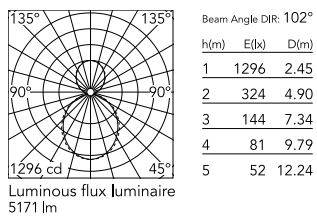

Physical

Colour	White
Trim	No
Orientation	Fixed
Length (mm)	1405
Net weight (kg)	6.60
IP internal	20
IP external	20

Download

Mounting instructions [↓ PDF](#)

Photometric Files

LDT / IES [↓ ZIP](#)

Technical Drawings

2D [↓ ZIP](#)

3D [↓ ZIP](#)

Schematic light drawing

Photometric

Lighting type	Indirect, Direct
Light distribution	Asymmetric
CCT (K)	4000
CRI>	80
Beam angle C0-180 (°)	102
Beam angle C90-270 (°)	106

Electrical