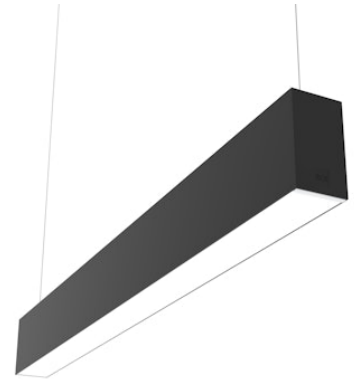

FLOS

■ N70U144G14B Black

In-Finity 70 Suspension Up & Down 4000K General Lighting

Designed by FLOS Architectural, 2017

LED modular system for suspended installation, including LED luminaires, aluminum installation profile, and diffusers. Drivers included in lighting modules for 220-240V connection to mains or to other lighting modules. Suspension kit included.

Are you a professional and your project needs consulting and support?

[BOOK AN APPOINTMENT](#)

Main specifications

Mounting	Suspension
Environments	Indoor dry location
Light source type	LED
Light sources included	Yes
LED type	Top LED
Lamp category	LED
Number of lamps	1
Power (W)	50
Lumen Output (lm)	5171

Physical

Colour	Black
Trim	No
Orientation	Fixed
Length (mm)	1405
Net weight (kg)	6.60
IP internal	20
IP external	20

Download

Mounting instructions [↓ PDF](#)

Photometric Files

LDT / IES [↓ ZIP](#)

Technical Drawings