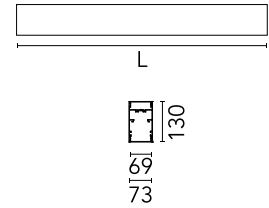

LED modular system for suspended installation, including LED luminaires, aluminum installation profile, and diffusers. Drivers included in lighting modules for 220-240V connection to mains or to other lighting modules. Suspension kit included.