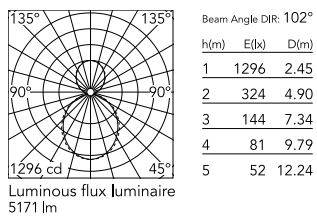

Physical

Colour	Black
Trim	No
Orientation	Fixed
Length (mm)	1405
Net weight (kg)	6.60
IP internal	20
IP external	20

Download

Mounting instructions [↓ PDF](#)

Photometric Files

LDT / IES [↓ ZIP](#)

Technical Drawings

2D [↓ ZIP](#)

3D [↓ ZIP](#)

Schematic light drawing

Photometric

Lighting type	Indirect, Direct
Light distribution	Asymmetric
CCT (K)	4000
CRI>	80
Beam angle C0-180 (°)	102
Beam angle C90-270 (°)	106

Electrical