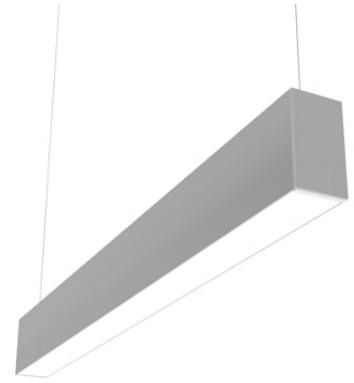

FLOS

N70U144G02B Anodized Grey

In-Finity 70 Suspension Up & Down 4000K General Lighting

Designed by FLOS Architectural, 2017

LED modular system for suspended installation, including LED luminaires, aluminum installation profile, and diffusers. Drivers included in lighting modules for 220-240V connection to mains or to other lighting modules. Suspension kit included.

Physical

| | |
|-----------------|---------------|
| Colour | Anodized Grey |
| Trim | No |
| Orientation | Fixed |
| Length (mm) | 1405 |
| Net weight (kg) | 6.60 |
| IP internal | 20 |
| IP external | 20 |