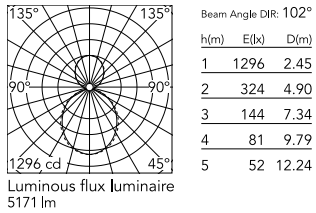

Physical

| | |
|-----------------|---------------|
| Colour | Anodized Grey |
| Trim | No |
| Orientation | Fixed |
| Length (mm) | 1405 |
| Net weight (kg) | 6.60 |
| IP internal | 20 |
| IP external | 20 |

Photometric

| | |
|------------------------|------------------|
| Lighting type | Indirect, Direct |
| Light distribution | Asymmetric |
| CCT (K) | 4000 |
| CRI> | 80 |
| Beam angle C0-180 (°) | 102 |
| Beam angle C90-270 (°) | 106 |