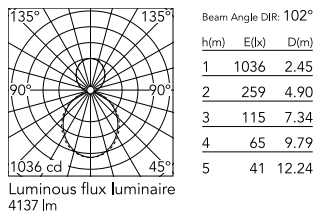

Physical

Colour	White
Trim	No
Orientation	Fixed
Length (mm)	1125
Net weight (kg)	5
IP internal	20
IP external	20

Download

Mounting instructions [↓ PDF](#)

Photometric Files

LDT / IES [↓ ZIP](#)

Technical Drawings

2D [↓ ZIP](#)

3D [↓ ZIP](#)

Schematic light drawing

Photometric

Lighting type	Indirect, Direct
Light distribution	Asymmetric
CCT (K)	4000
CRI>	80
Beam angle C0-180 (°)	102
Beam angle C90-270 (°)	106

Electrical