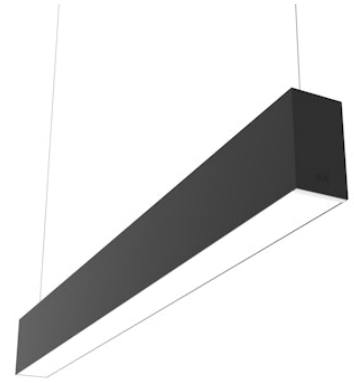

FLOS

■ N70U114G14B Black

In-Finity 70 Suspension Up & Down 4000K General Lighting

Designed by FLOS Architectural, 2017

LED modular system for suspended installation, including LED luminaires, aluminum installation profile, and diffusers. Drivers included in lighting modules for 220-240V connection to mains or to other lighting modules. Suspension kit included.

Are you a professional and your project needs consulting and support?

[BOOK AN APPOINTMENT](#)

Main specifications

Mounting	Suspension
Environments	Indoor dry location
Light source type	LED
Light sources included	Yes
LED type	Top LED
Lamp category	LED
Number of lamps	1
Power (W)	40
Lumen Output (lm)	4137

Physical

Colour	Black
Trim	No
Orientation	Fixed
Length (mm)	1125
Net weight (kg)	5
IP internal	20
IP external	20

Download

Mounting instructions [↓ PDF](#)

Photometric Files

LDT / IES [↓ ZIP](#)

Technical Drawings

08.9057.NS

Metal cover. Suspension Up & Down. 70 mm (Colour Black)

5

OPTIONAL
Accessory

08.0110.00

500 mm opal diffuser. Diffuse, glare free and uniform lighting throughout the room