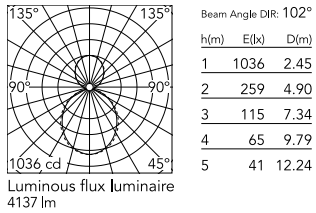

Physical

Colour	Black
Trim	No
Orientation	Fixed
Length (mm)	1125
Net weight (kg)	5
IP internal	20
IP external	20

Download

Mounting instructions [↓ PDF](#)

Photometric Files

LDT / IES [↓ ZIP](#)

Technical Drawings

2D [↓ ZIP](#)

3D [↓ ZIP](#)

Schematic light drawing

Photometric

Lighting type	Indirect, Direct
Light distribution	Asymmetric
CCT (K)	4000
CRI>	80
Beam angle C0-180 (°)	102
Beam angle C90-270 (°)	106

Electrical