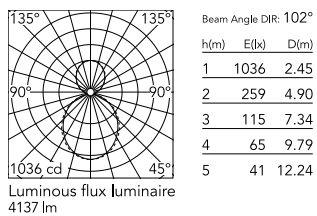

Physical

Colour	Anodized Grey
Trim	No
Orientation	Fixed
Length (mm)	1125
Net weight (kg)	5
IP internal	20
IP external	20

Download

Mounting instructions [↓ PDF](#)

Photometric Files

LDT / IES [↓ ZIP](#)

Technical Drawings

2D [↓ ZIP](#)

3D [↓ ZIP](#)

Schematic light drawing

Photometric

Lighting type	Indirect, Direct
Light distribution	Asymmetric
CCT (K)	4000
CRI>	80
Beam angle C0-180 (°)	102
Beam angle C90-270 (°)	106

Electrical