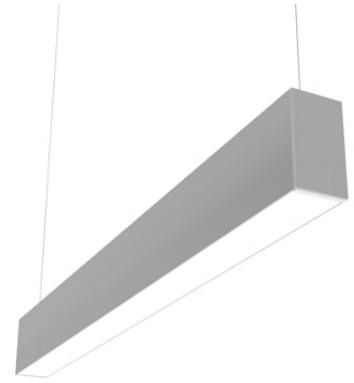

FLOS

N70U114G02B Anodized Grey

In-Finity 70 Suspension Up & Down 4000K General Lighting

Designed by FLOS Architectural, 2017

LED modular system for suspended installation, including LED luminaires, aluminum installation profile, and diffusers. Drivers included in lighting modules for 220-240V connection to mains or to other lighting modules. Suspension kit included.

Are you a professional and your project needs consulting and support?

[BOOK AN APPOINTMENT](#)

Main specifications

Mounting	Suspension
Environments	Indoor dry location
Light source type	LED
Light sources included	Yes
LED type	Top LED
Lamp category	LED
Number of lamps	1
Power (W)	40
Lumen Output (lm)	4137

Physical

Colour	Anodized Grey
Trim	No
Orientation	Fixed
Length (mm)	1125
Net weight (kg)	5
IP internal	20
IP external	20

Download

Mounting instructions [↓ PDF](#)

Photometric Files

LDT / IES [↓ ZIP](#)

Technical Drawings