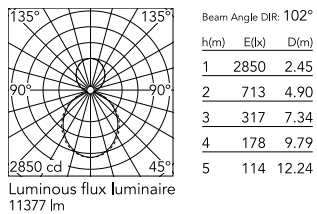

Physical

Colour	White
Trim	No
Orientation	Fixed
Length (mm)	3095
Net weight (kg)	13.6
IP internal	20
IP external	20

Download

Mounting instructions [↓ PDF](#)

Photometric Files

LDT / IES [↓ ZIP](#)

Technical Drawings

2D [↓ ZIP](#)

3D [↓ ZIP](#)

Schematic light drawing

Photometric

Lighting type	Indirect, Direct
Light distribution	Asymmetric
CCT (K)	4000
CRI>	80
Beam angle C0-180 (°)	102
Beam angle C90-270 (°)	106

Electrical