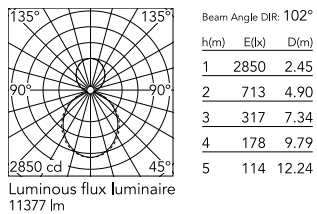

### Physical

Colour	Black
Trim	No
Orientation	Fixed
Length (mm)	3095
Net weight (kg)	13.6
IP internal	20
IP external	20

### Photometric Files

LDT / IES [↓ ZIP](#)

### Technical Drawings

2D [↓ ZIP](#)

3D [↓ ZIP](#)

## Schematic light drawing