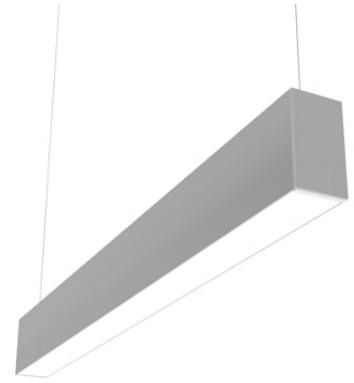

# FLOS

N70U304G02BDA Anodized Grey

## In-Finity 70 Suspension Up & Down 4000K General Lighting Dali

Designed by FLOS Architectural, 2017

LED modular system for suspended installation, including LED luminaires, aluminum installation profile, and diffusers. Drivers included in lighting modules for 220-240V connection to mains or to other lighting modules. Suspension kit included.