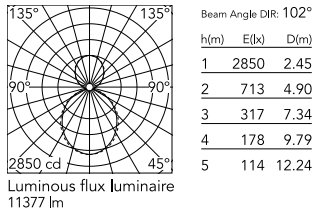

### Physical

Colour	Anodized Grey
Trim	No
Orientation	Fixed
Length (mm)	3095
Net weight (kg)	13.6
IP internal	20
IP external	20

### Photometric Files

LDT / IES [↓ ZIP](#)

### Technical Drawings

2D [↓ ZIP](#)

3D [↓ ZIP](#)

## Schematic light drawing