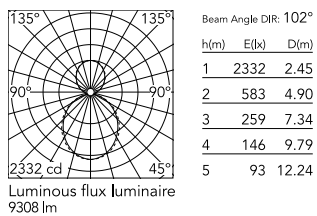

Physical

Colour	White
Trim	No
Orientation	Fixed
Length (mm)	2530
Net weight (kg)	11
IP internal	20
IP external	20

Download

Mounting instructions [↓ PDF](#)

Photometric Files

LDT / IES [↓ ZIP](#)

Technical Drawings

2D [↓ ZIP](#)

3D [↓ ZIP](#)

Schematic light drawing

Photometric

Lighting type	Indirect, Direct
Light distribution	Asymmetric
CCT (K)	4000
CRI>	80
Beam angle C0-180 (°)	102
Beam angle C90-270 (°)	106

Electrical