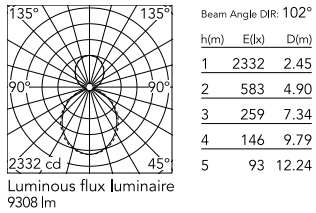

Physical

Colour	Black
Trim	No
Orientation	Fixed
Length (mm)	2530
Net weight (kg)	11
IP internal	20
IP external	20

Download

Mounting instructions [↓ PDF](#)

Photometric Files

LDT / IES [↓ ZIP](#)

Technical Drawings

2D [↓ ZIP](#)

3D [↓ ZIP](#)

Schematic light drawing

Photometric

Lighting type	Indirect, Direct
Light distribution	Asymmetric
CCT (K)	4000
CRI>	80
Beam angle C0-180 (°)	102
Beam angle C90-270 (°)	106

Electrical