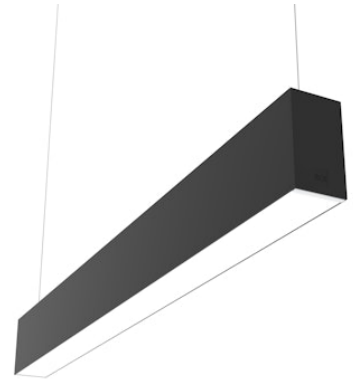

FLOS

■ N70U254G14BDA Black

In-Finity 70 Suspension Up & Down 4000K General Lighting Dali

Designed by FLOS Architectural, 2017

LED modular system for suspended installation, including LED luminaires, aluminum installation profile, and diffusers. Drivers included in lighting modules for 220-240V connection to mains or to other lighting modules. Suspension kit included.

Are you a professional and your project needs consulting and support?

[BOOK AN APPOINTMENT](#)

Main specifications

Mounting	Suspension
Environments	Indoor dry location
Light source type	LED
Light sources included	Yes
LED type	Top LED
Lamp category	LED
Number of lamps	1
Power (W)	91
Lumen Output (lm)	9308

Physical

Colour	Black
Trim	No
Orientation	Fixed
Length (mm)	2530
Net weight (kg)	11
IP internal	20
IP external	20

Download

Mounting instructions [↓ PDF](#)

Photometric Files

LDT / IES [↓ ZIP](#)

Technical Drawings