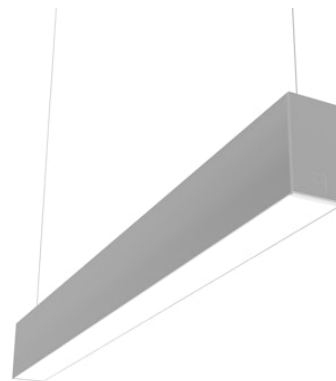

FLOS

N70U254G02BDA Anodized Grey

In-Finity 70 Suspension Up & Down 4000K General Lighting Dali

Designed by FLOS Architectural, 2017

LED modular system for suspended installation, including LED luminaires, aluminum installation profile, and diffusers. Drivers included in lighting modules for 220-240V connection to mains or to other lighting modules. Suspension kit included.

Are you a professional and your project needs consulting and support?

[BOOK AN APPOINTMENT](#)

Main specifications

Mounting	Suspension
Environments	Indoor dry location
Light source type	LED
Light sources included	Yes
LED type	Top LED
Lamp category	LED
Number of lamps	1
Power (W)	91
Lumen Output (lm)	9308

Physical

Colour	Anodized Grey
Trim	No
Orientation	Fixed
Length (mm)	2530
Net weight (kg)	11
IP internal	20
IP external	20

Download

Mounting instructions [↓ PDF](#)

Photometric Files

LDT / IES [↓ ZIP](#)

Technical Drawings