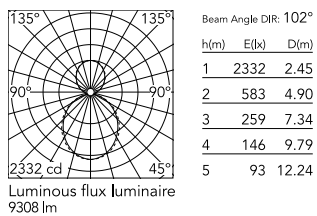

Physical

Colour	Anodized Grey
Trim	No
Orientation	Fixed
Length (mm)	2530
Net weight (kg)	11
IP internal	20
IP external	20

Download

Mounting instructions [↓ PDF](#)

Photometric Files

LDT / IES [↓ ZIP](#)

Technical Drawings

2D [↓ ZIP](#)

3D [↓ ZIP](#)

Schematic light drawing

Photometric

Lighting type	Indirect, Direct
Light distribution	Asymmetric
CCT (K)	4000
CRI>	80
Beam angle C0-180 (°)	102
Beam angle C90-270 (°)	106

Electrical