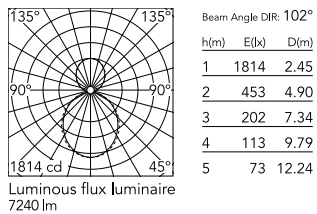

### Physical

Colour	White
Trim	No
Orientation	Fixed
Length (mm)	1970
Net weight (kg)	8.10
IP internal	20
IP external	20

### Photometric Files

LDT / IES [↓ ZIP](#)

### Technical Drawings

2D [↓ ZIP](#)

3D [↓ ZIP](#)

## Schematic light drawing