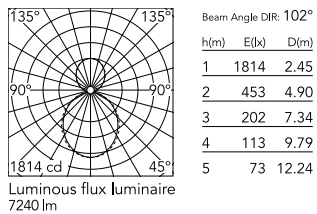

Physical

Colour	Anodized Grey
Trim	No
Orientation	Fixed
Length (mm)	1970
Net weight (kg)	8.10
IP internal	20
IP external	20

Download

Mounting instructions [↓ PDF](#)

Photometric Files

LDT / IES [↓ ZIP](#)

Technical Drawings

2D [↓ ZIP](#)

3D [↓ ZIP](#)

Schematic light drawing

Photometric

Lighting type	Indirect, Direct
Light distribution	Asymmetric
CCT (K)	4000
CRI>	80
Beam angle C0-180 (°)	102
Beam angle C90-270 (°)	106

Electrical