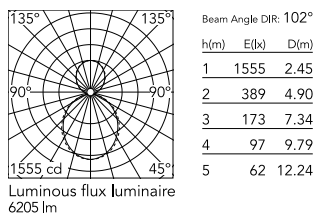

Physical

Colour	White
Trim	No
Orientation	Fixed
Length (mm)	1690
Net weight (kg)	7.40
IP internal	20
IP external	20

Download

Mounting instructions [↓ PDF](#)

Photometric Files

LDT / IES [↓ ZIP](#)

Technical Drawings

2D [↓ ZIP](#)

3D [↓ ZIP](#)

Schematic light drawing

Photometric

Lighting type	Indirect, Direct
Light distribution	Asymmetric
CCT (K)	4000
CRI>	80
Beam angle C0-180 (°)	102
Beam angle C90-270 (°)	106

Electrical