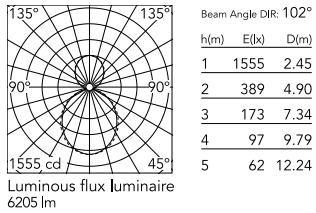

Physical

Colour	Black
Trim	No
Orientation	Fixed
Length (mm)	1690
Net weight (kg)	7.40
IP internal	20
IP external	20

Download

Mounting instructions [↓ PDF](#)

Photometric Files

LDT / IES [↓ ZIP](#)

Technical Drawings

2D [↓ ZIP](#)

3D [↓ ZIP](#)

Schematic light drawing

Photometric

Lighting type	Indirect, Direct
Light distribution	Asymmetric
CCT (K)	4000
CRI>	80
Beam angle C0-180 (°)	102
Beam angle C90-270 (°)	106

Electrical