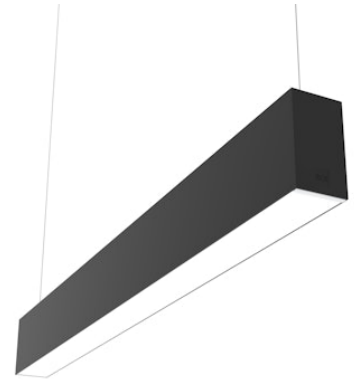

FLOS

■ N70U164G14BDA Black

In-Finity 70 Suspension Up & Down 4000K General Lighting Dali

Designed by FLOS Architectural, 2017

LED modular system for suspended installation, including LED luminaires, aluminum installation profile, and diffusers. Drivers included in lighting modules for 220-240V connection to mains or to other lighting modules. Suspension kit included.

Are you a professional and your project needs consulting and support?

[BOOK AN APPOINTMENT](#)

Main specifications

Mounting	Suspension
Environments	Indoor dry location
Light source type	LED
Light sources included	Yes
LED type	Top LED
Lamp category	LED
Number of lamps	1
Power (W)	61
Lumen Output (lm)	6205

Physical

Colour	Black
Trim	No
Orientation	Fixed
Length (mm)	1690
Net weight (kg)	7.40
IP internal	20
IP external	20

Download

Mounting instructions [↓ PDF](#)

Photometric Files

LDT / IES [↓ ZIP](#)

Technical Drawings