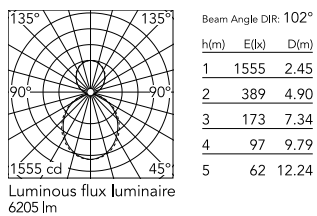

Physical

Colour	Anodized Grey
Trim	No
Orientation	Fixed
Length (mm)	1690
Net weight (kg)	7.40
IP internal	20
IP external	20

Download

Mounting instructions [↓ PDF](#)

Photometric Files

LDT / IES [↓ ZIP](#)

Technical Drawings

2D [↓ ZIP](#)

3D [↓ ZIP](#)

Schematic light drawing

Photometric

Lighting type	Indirect, Direct
Light distribution	Asymmetric
CCT (K)	4000
CRI>	80
Beam angle C0-180 (°)	102
Beam angle C90-270 (°)	106

Electrical