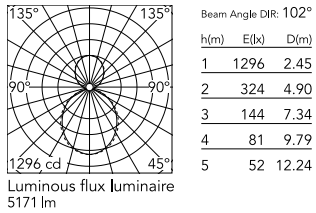

### Physical

Colour	White
Trim	No
Orientation	Fixed
Length (mm)	1405
Net weight (kg)	6.60
IP internal	20
IP external	20

### Photometric Files

LDT / IES [↓ ZIP](#)

### Technical Drawings

2D [↓ ZIP](#)

3D [↓ ZIP](#)

## Schematic light drawing