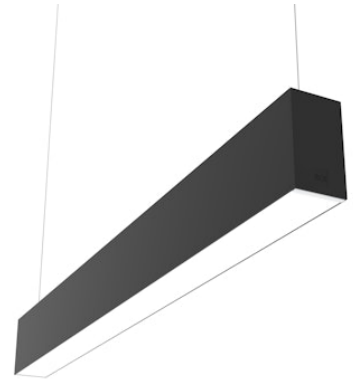

FLOS

■ N70U144G14BDA Black

In-Finity 70 Suspension Up & Down 4000K General Lighting Dali

Designed by FLOS Architectural, 2017

LED modular system for suspended installation, including LED luminaires, aluminum installation profile, and diffusers. Drivers included in lighting modules for 220-240V connection to mains or to other lighting modules. Suspension kit included.

Are you a professional and your project needs consulting and support?

[BOOK AN APPOINTMENT](#)

Main specifications

Mounting	Suspension
Environments	Indoor dry location
Light source type	LED
Light sources included	Yes
LED type	Top LED
Lamp category	LED
Number of lamps	1
Power (W)	50
Lumen Output (lm)	5171

Physical

Colour	Black
Trim	No
Orientation	Fixed
Length (mm)	1405
Net weight (kg)	6.60
IP internal	20
IP external	20

Download

Mounting instructions [↓ PDF](#)

Photometric Files

LDT / IES [↓ ZIP](#)

Technical Drawings