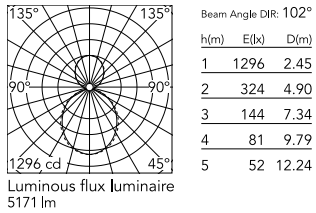

Physical

Colour	Black
Trim	No
Orientation	Fixed
Length (mm)	1405
Net weight (kg)	6.60
IP internal	20
IP external	20

Download

Mounting instructions [↓ PDF](#)

Photometric Files

LDT / IES [↓ ZIP](#)

Technical Drawings

2D [↓ ZIP](#)

3D [↓ ZIP](#)

Schematic light drawing

Photometric

Lighting type	Indirect, Direct
Light distribution	Asymmetric
CCT (K)	4000
CRI>	80
Beam angle C0-180 (°)	102
Beam angle C90-270 (°)	106

Electrical