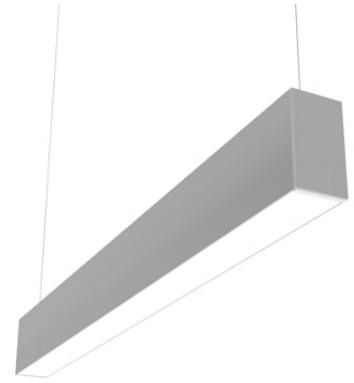

FLOS

N70U144G02BDA Anodized Grey

In-Finity 70 Suspension Up & Down 4000K General Lighting Dali

Designed by FLOS Architectural, 2017

LED modular system for suspended installation, including LED luminaires, aluminum installation profile, and diffusers. Drivers included in lighting modules for 220-240V connection to mains or to other lighting modules. Suspension kit included.

Are you a professional and your project needs consulting and support?

[BOOK AN APPOINTMENT](#)

Main specifications

Mounting	Suspension
Environments	Indoor dry location
Light source type	LED
Light sources included	Yes
LED type	Top LED
Lamp category	LED
Number of lamps	1
Power (W)	50
Lumen Output (lm)	5171

Physical

Colour	Anodized Grey
Trim	No
Orientation	Fixed
Length (mm)	1405
Net weight (kg)	6.60
IP internal	20
IP external	20

Download

Mounting instructions [↓ PDF](#)

Photometric Files

LDT / IES [↓ ZIP](#)

Technical Drawings

08.9057.NS

Metal cover. Suspension Up & Down. 70 mm (Colour Black)

5

OPTIONAL
Accessory

08.0110.00

500 mm opal diffuser. Diffuse, glare free and uniform lighting throughout the room