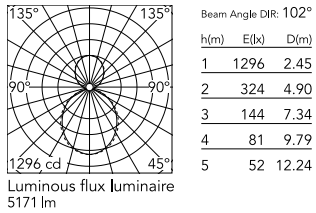

Physical

Colour	Anodized Grey
Trim	No
Orientation	Fixed
Length (mm)	1405
Net weight (kg)	6.60
IP internal	20
IP external	20

Download

Mounting instructions [↓ PDF](#)

Photometric Files

LDT / IES [↓ ZIP](#)

Technical Drawings

2D [↓ ZIP](#)

3D [↓ ZIP](#)

Schematic light drawing

Photometric

Lighting type	Indirect, Direct
Light distribution	Asymmetric
CCT (K)	4000
CRI>	80
Beam angle C0-180 (°)	102
Beam angle C90-270 (°)	106

Electrical