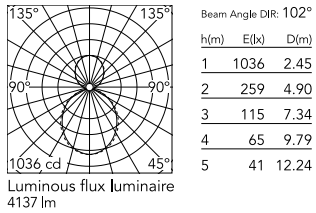

Physical

Colour	White
Trim	No
Orientation	Fixed
Length (mm)	1125
Net weight (kg)	5
IP internal	20
IP external	20

Download

Mounting instructions [↓ PDF](#)

Photometric Files

LDT / IES [↓ ZIP](#)

Technical Drawings

2D [↓ ZIP](#)

3D [↓ ZIP](#)

Schematic light drawing

Photometric

Lighting type	Indirect, Direct
Light distribution	Asymmetric
CCT (K)	4000
CRI>	80
Beam angle C0-180 (°)	102
Beam angle C90-270 (°)	106

Electrical