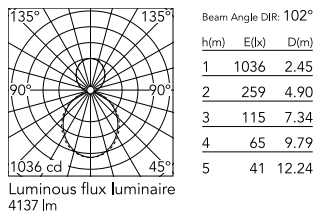

Physical

Colour	Black
Trim	No
Orientation	Fixed
Length (mm)	1125
Net weight (kg)	5
IP internal	20
IP external	20

Download

Mounting instructions [↓ PDF](#)

Photometric Files

LDT / IES [↓ ZIP](#)

Technical Drawings

2D [↓ ZIP](#)

3D [↓ ZIP](#)

Schematic light drawing

Photometric

Lighting type	Indirect, Direct
Light distribution	Asymmetric
CCT (K)	4000
CRI>	80
Beam angle C0-180 (°)	102
Beam angle C90-270 (°)	106

Electrical