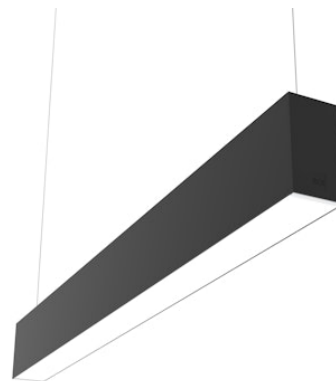

FLOS

■ N70U114G14BDA Black

In-Finity 70 Suspension Up & Down 4000K General Lighting Dali

Designed by FLOS Architectural, 2017

LED modular system for suspended installation, including LED luminaires, aluminum installation profile, and diffusers. Drivers included in lighting modules for 220-240V connection to mains or to other lighting modules. Suspension kit included.

Are you a professional and your project needs consulting and support?

[BOOK AN APPOINTMENT](#)

Main specifications

Mounting	Suspension
Environments	Indoor dry location
Light source type	LED
Light sources included	Yes
LED type	Top LED
Lamp category	LED
Number of lamps	1
Power (W)	40
Lumen Output (lm)	4137

Physical

Colour	Black
Trim	No
Orientation	Fixed
Length (mm)	1125
Net weight (kg)	5
IP internal	20
IP external	20

Download

Mounting instructions [↓ PDF](#)

Photometric Files

LDT / IES [↓ ZIP](#)

Technical Drawings