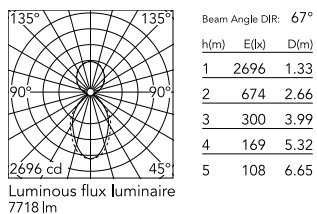

Physical

Colour	White
Trim	No
Orientation	Fixed
Length (mm)	3095
Net weight (kg)	13.6
IP internal	20
IP external	20

Download

Mounting instructions [↓ PDF](#)

Photometric Files

LDT / IES [↓ ZIP](#)

Technical Drawings

2D [↓ ZIP](#)

3D [↓ ZIP](#)

Schematic light drawing

Photometric

Lighting type	Indirect, Direct
Light distribution	Asymmetric
CCT (K)	3000
CRI>	80
Beam angle C0-180 (°)	67
Beam angle C90-270 (°)	76
UGR _L	<19