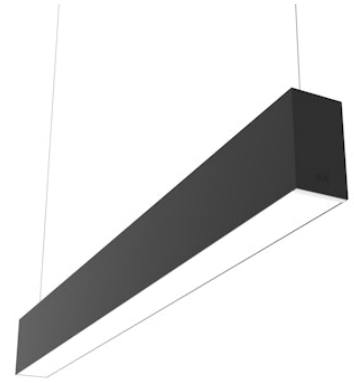

FLOS

■ N70U303U14B Black

In-Finity 70 Suspension Up & Down 3000K Micro-Prismatic Diffuser

Designed by FLOS Architectural, 2017

LED modular system for suspended installation, including LED luminaires, aluminum installation profile, and diffusers. Drivers included in lighting modules for 220-240V connection to mains or to other lighting modules. Suspension kit included.

Are you a professional and your project needs consulting and support?

[BOOK AN APPOINTMENT](#)

Main specifications

Mounting	Suspension
Environments	Indoor dry location
Light source type	LED
Light sources included	Yes
LED type	Top LED
Lamp category	LED
Number of lamps	1
Power (W)	111
Lumen Output (lm)	7718

Physical

Colour	Black
Trim	No
Orientation	Fixed
Length (mm)	3095
Net weight (kg)	13.6
IP internal	20
IP external	20

Download

Mounting instructions [↓ PDF](#)

Photometric Files

LDT / IES [↓ ZIP](#)

Technical Drawings

08.9057.NS

Metal cover. Suspension Up & Down. 70 mm (Colour Black)

5

OPTIONAL
Accessory

08.0110.00

500 mm opal diffuser. Diffuse, glare free and uniform lighting throughout the room