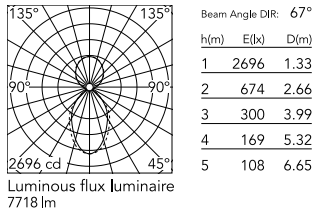

Physical

Colour	Black
Trim	No
Orientation	Fixed
Length (mm)	3095
Net weight (kg)	13.6
IP internal	20
IP external	20

Download

Mounting instructions [↓ PDF](#)

Photometric Files

LDT / IES [↓ ZIP](#)

Technical Drawings

2D [↓ ZIP](#)

3D [↓ ZIP](#)

Schematic light drawing

Photometric

Lighting type	Indirect, Direct
Light distribution	Asymmetric
CCT (K)	3000
CRI>	80
Beam angle C0-180 (°)	67
Beam angle C90-270 (°)	76
UGR _L	<19