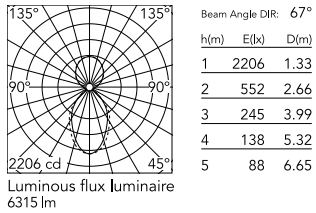

Physical

Colour	White
Trim	No
Orientation	Fixed
Length (mm)	2530
Net weight (kg)	11
IP internal	20
IP external	20

Download

Mounting instructions [↓ PDF](#)

Photometric Files

LDT / IES [↓ ZIP](#)

Technical Drawings

2D [↓ ZIP](#)

3D [↓ ZIP](#)

Schematic light drawing

Photometric

Lighting type	Indirect, Direct
Light distribution	Asymmetric
CCT (K)	3000
CRI>	80
Beam angle C0-180 (°)	67
Beam angle C90-270 (°)	76
UGR _L	<19