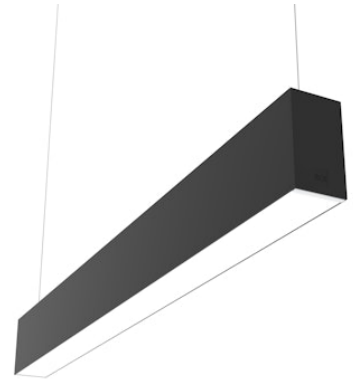

FLOS

■ N70U253U14B Black

In-Finity 70 Suspension Up & Down 3000K Micro-Prismatic Diffuser

Designed by FLOS Architectural, 2017

LED modular system for suspended installation, including LED luminaires, aluminum installation profile, and diffusers. Drivers included in lighting modules for 220-240V connection to mains or to other lighting modules. Suspension kit included.

Are you a professional and your project needs consulting and support?

[BOOK AN APPOINTMENT](#)

Main specifications

Mounting	Suspension
Environments	Indoor dry location
Light source type	LED
Light sources included	Yes
LED type	Top LED
Lamp category	LED
Number of lamps	1
Power (W)	91
Lumen Output (lm)	6315

Physical

Colour	Black
Trim	No
Orientation	Fixed
Length (mm)	2530
Net weight (kg)	11
IP internal	20
IP external	20

Download

Mounting instructions [↓ PDF](#)

Photometric Files

LDT / IES [↓ ZIP](#)

Technical Drawings