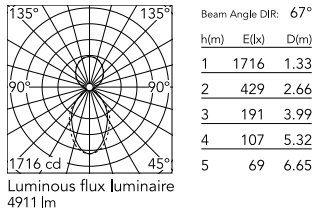

### Physical

Colour	White
Trim	No
Orientation	Fixed
Length (mm)	1970
Net weight (kg)	8.10
IP internal	20
IP external	20

### Photometric Files

LDT / IES [↓ ZIP](#)

### Technical Drawings

2D [↓ ZIP](#)

3D [↓ ZIP](#)

## Schematic light drawing