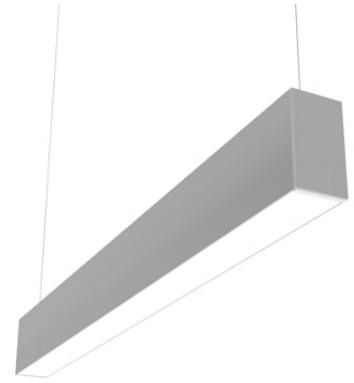

FLOS

N70U193U02B Anodized Grey

In-Finity 70 Suspension Up & Down 3000K Micro-Prismatic Diffuser

Designed by FLOS Architectural, 2017

LED modular system for suspended installation, including LED luminaires, aluminum installation profile, and diffusers. Drivers included in lighting modules for 220-240V connection to mains or to other lighting modules. Suspension kit included.

Are you a professional and your project needs consulting and support?

[BOOK AN APPOINTMENT](#)

Main specifications

Mounting	Suspension
Environments	Indoor dry location
Light source type	LED
Light sources included	Yes
LED type	Top LED
Lamp category	LED
Number of lamps	1
Power (W)	71
Lumen Output (lm)	4911

Physical

Colour	Anodized Grey
Trim	No
Orientation	Fixed
Length (mm)	1970
Net weight (kg)	8.10
IP internal	20
IP external	20

Download

Mounting instructions [↓ PDF](#)

Photometric Files

LDT / IES [↓ ZIP](#)

Technical Drawings