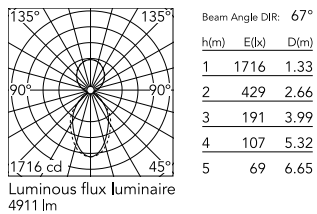

Physical

Colour	Anodized Grey
Trim	No
Orientation	Fixed
Length (mm)	1970
Net weight (kg)	8.10
IP internal	20
IP external	20

Download

Mounting instructions [↓ PDF](#)

Photometric Files

LDT / IES [↓ ZIP](#)

Technical Drawings

2D [↓ ZIP](#)

3D [↓ ZIP](#)

Schematic light drawing

Photometric

Lighting type	Indirect, Direct
Light distribution	Asymmetric
CCT (K)	3000
CRI>	80
Beam angle C0-180 (°)	67
Beam angle C90-270 (°)	76
UGR _L	<19