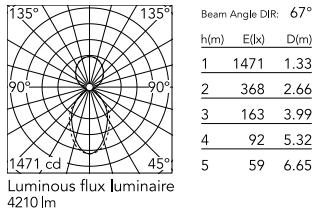

Physical

Colour	White
Trim	No
Orientation	Fixed
Length (mm)	1690
Net weight (kg)	7.40
IP internal	20
IP external	20

Download

Mounting instructions [↓ PDF](#)

Photometric Files

LDT / IES [↓ ZIP](#)

Technical Drawings

2D [↓ ZIP](#)

3D [↓ ZIP](#)

Schematic light drawing

Photometric

Lighting type	Indirect, Direct
Light distribution	Asymmetric
CCT (K)	3000
CRI>	80
Beam angle C0-180 (°)	67
Beam angle C90-270 (°)	76
UGR _L	<19