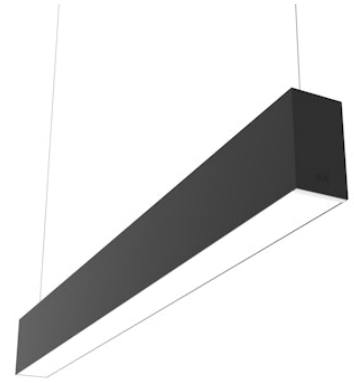

FLOS

■ N70U163U14B Black

In-Finity 70 Suspension Up & Down 3000K Micro-Prismatic Diffuser

Designed by FLOS Architectural, 2017

LED modular system for suspended installation, including LED luminaires, aluminum installation profile, and diffusers. Drivers included in lighting modules for 220-240V connection to mains or to other lighting modules. Suspension kit included.

Are you a professional and your project needs consulting and support?

[BOOK AN APPOINTMENT](#)

Main specifications

Mounting	Suspension
Environments	Indoor dry location
Light source type	LED
Light sources included	Yes
LED type	Top LED
Lamp category	LED
Number of lamps	1
Power (W)	61
Lumen Output (lm)	4210

Physical

Colour	Black
Trim	No
Orientation	Fixed
Length (mm)	1690
Net weight (kg)	7.40
IP internal	20
IP external	20

Download

Mounting instructions [↓ PDF](#)

Photometric Files

LDT / IES [↓ ZIP](#)

Technical Drawings

08.9057.NS

Metal cover. Suspension Up & Down. 70 mm (Colour Black)

5

OPTIONAL
Accessory

08.0110.00

500 mm opal diffuser. Diffuse, glare free and uniform lighting throughout the room