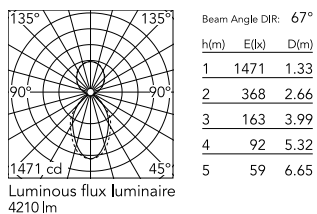

Physical

Colour	Black
Trim	No
Orientation	Fixed
Length (mm)	1690
Net weight (kg)	7.40
IP internal	20
IP external	20

Download

Mounting instructions [↓ PDF](#)

Photometric Files

LDT / IES [↓ ZIP](#)

Technical Drawings

2D [↓ ZIP](#)

3D [↓ ZIP](#)

Schematic light drawing

Photometric

Lighting type	Indirect, Direct
Light distribution	Asymmetric
CCT (K)	3000
CRI>	80
Beam angle C0-180 (°)	67
Beam angle C90-270 (°)	76
UGR _L	<19