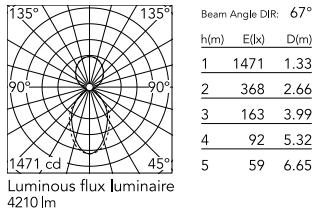

### Physical

Colour	Anodized Grey
Trim	No
Orientation	Fixed
Length (mm)	1690
Net weight (kg)	7.40
IP internal	20
IP external	20

### Photometric Files

LDT / IES [↓ ZIP](#)

### Technical Drawings

2D [↓ ZIP](#)

3D [↓ ZIP](#)

## Schematic light drawing