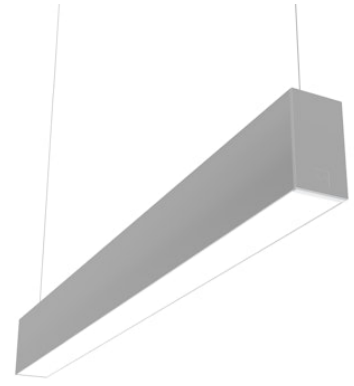

# FLOS

N70U163U02B Anodized Grey

## In-Finity 70 Suspension Up & Down 3000K Micro-Prismatic Diffuser

Designed by FLOS Architectural, 2017

LED modular system for suspended installation, including LED luminaires, aluminum installation profile, and diffusers. Drivers included in lighting modules for 220-240V connection to mains or to other lighting modules. Suspension kit included.