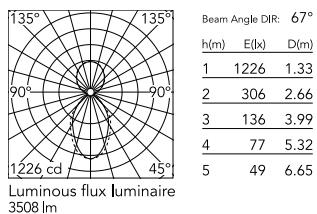

Schematic light drawing

Photometric

Lighting type	Indirect, Direct
Light distribution	Asymmetric
CCT (K)	3000
CRI>	80
Beam angle C0-180 (°)	67
Beam angle C90-270 (°)	76
UGR_L	<19

Electrical

Insulation class	I
Frequency (Hz)	50/60
Power supply	Integrated
Dimmable	No
Power supply type	Non Dimmable
Emergency	No

Notes

Micro-Prismatic Diffuser: Highly efficient multilayer diffuser that, thanks to its unique micro-prismatic texture, provides a glare free UGR<19 light beam. / Emergency: Emergency Module available in all versions, length 1405 mm. In normal use, it uses the same power consumption as the standard In-Finity. In emergency use, it emits 10% of normal use during 3 hours. Endcaps: must be ordered separately. Consult Flos Architectural team for a configuration without end caps.