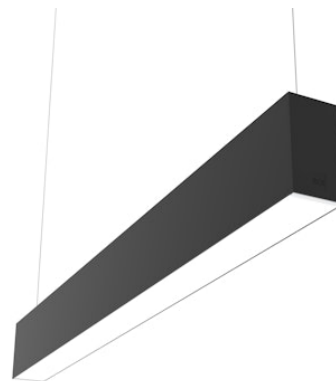

# FLOS

■ N70U143U14B Black

## In-Finity 70 Suspension Up & Down 3000K Micro-Prismatic Diffuser

Designed by FLOS Architectural, 2017

LED modular system for suspended installation, including LED luminaires, aluminum installation profile, and diffusers. Drivers included in lighting modules for 220-240V connection to mains or to other lighting modules. Suspension kit included.