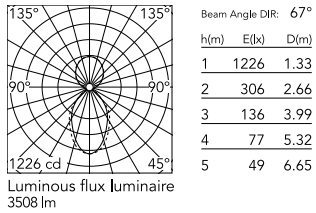

Physical

Colour	Anodized Grey
Trim	No
Orientation	Fixed
Length (mm)	1405
Net weight (kg)	6.60
IP internal	20
IP external	20

Download

Mounting instructions [↓ PDF](#)

Photometric Files

LDT / IES [↓ ZIP](#)

Technical Drawings

2D [↓ ZIP](#)

3D [↓ ZIP](#)

Schematic light drawing

Photometric

Lighting type	Indirect, Direct
Light distribution	Asymmetric
CCT (K)	3000
CRI>	80
Beam angle C0-180 (°)	67
Beam angle C90-270 (°)	76
UGR _L	<19