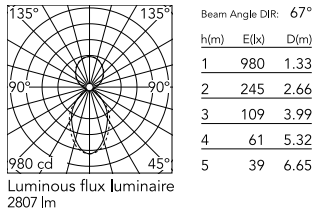

Physical

Colour	White
Trim	No
Orientation	Fixed
Length (mm)	1125
Net weight (kg)	5
IP internal	20
IP external	20

Download

Mounting instructions [↓ PDF](#)

Photometric Files

LDT / IES [↓ ZIP](#)

Technical Drawings

2D [↓ ZIP](#)

3D [↓ ZIP](#)

Schematic light drawing

Photometric

Lighting type	Indirect, Direct
Light distribution	Asymmetric
CCT (K)	3000
CRI>	80
Beam angle C0-180 (°)	67
Beam angle C90-270 (°)	76
UGR _L	<19