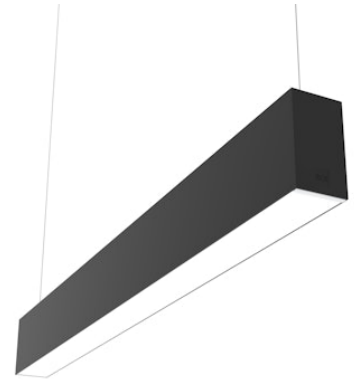

FLOS

■ N70U113U14B Black

In-Finity 70 Suspension Up & Down 3000K Micro-Prismatic Diffuser

Designed by FLOS Architectural, 2017

LED modular system for suspended installation, including LED luminaires, aluminum installation profile, and diffusers. Drivers included in lighting modules for 220-240V connection to mains or to other lighting modules. Suspension kit included.

Are you a professional and your project needs consulting and support?

[BOOK AN APPOINTMENT](#)

Main specifications

Mounting	Suspension
Environments	Indoor dry location
Light source type	LED
Light sources included	Yes
LED type	Top LED
Lamp category	LED
Number of lamps	1
Power (W)	40
Lumen Output (lm)	2807

Physical

Colour	Black
Trim	No
Orientation	Fixed
Length (mm)	1125
Net weight (kg)	5
IP internal	20
IP external	20

Download

Mounting instructions [↓ PDF](#)

Photometric Files

LDT / IES [↓ ZIP](#)

Technical Drawings