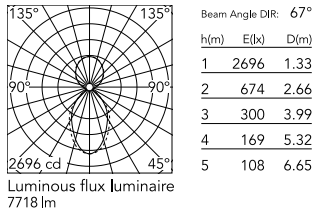

Physical

Colour	White
Trim	No
Orientation	Fixed
Length (mm)	3095
Net weight (kg)	13.6
IP internal	20
IP external	20

Download

Mounting instructions [↓ PDF](#)

Photometric Files

LDT / IES [↓ ZIP](#)

Technical Drawings

2D [↓ ZIP](#)

3D [↓ ZIP](#)

Schematic light drawing

Photometric

Lighting type	Indirect, Direct
Light distribution	Asymmetric
CCT (K)	3000
CRI>	80
Beam angle C0-180 (°)	67
Beam angle C90-270 (°)	76
UGR _L	<19