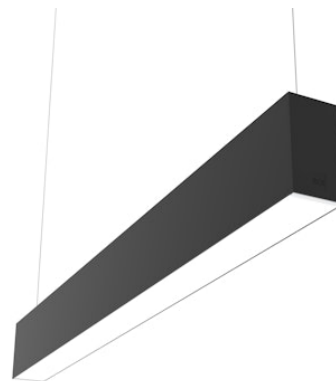

FLOS

■ N70U303U14BDA Black

In-Finity 70 Suspension Up & Down 3000K Micro-Prismatic Diffuser Dali

Designed by FLOS Architectural, 2017

LED modular system for suspended installation, including LED luminaires, aluminum installation profile, and diffusers. Drivers included in lighting modules for 220-240V connection to mains or to other lighting modules. Suspension kit included.

Are you a professional and your project needs consulting and support?

[BOOK AN APPOINTMENT](#)

Main specifications

Mounting	Suspension
Environments	Indoor dry location
Light source type	LED
Light sources included	Yes
LED type	Top LED
Lamp category	LED
Number of lamps	1
Power (W)	111
Lumen Output (lm)	7718

Physical

Colour	Black
Trim	No
Orientation	Fixed
Length (mm)	3095
Net weight (kg)	13.6
IP internal	20
IP external	20

Download

Mounting instructions [↓ PDF](#)

Photometric Files

LDT / IES [↓ ZIP](#)

Technical Drawings