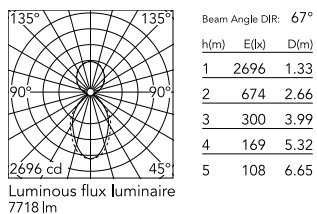

Physical

Colour	Anodized Grey
Trim	No
Orientation	Fixed
Length (mm)	3095
Net weight (kg)	13.6
IP internal	20
IP external	20

Download

Mounting instructions [↓ PDF](#)

Photometric Files

LDT / IES [↓ ZIP](#)

Technical Drawings

2D [↓ ZIP](#)

3D [↓ ZIP](#)

Schematic light drawing

Photometric

Lighting type	Indirect, Direct
Light distribution	Asymmetric
CCT (K)	3000
CRI>	80
Beam angle C0-180 (°)	67
Beam angle C90-270 (°)	76
UGR _L	<19